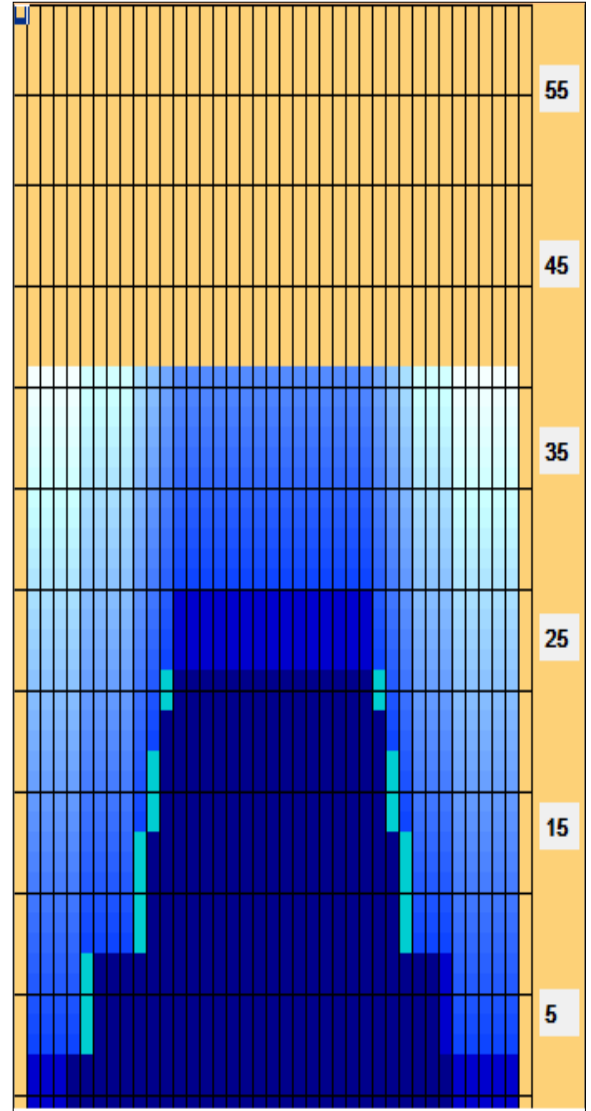

2023年ウォーカーBパターン2265ml-528-41ft

Oil Pattern Distance:	41 Feet	Reverse Brush Drop:	41 Feet	Oil Per Board:	50 uL
Forward Oil Total:	13 mL	Reverse Oil Total:	9.65 mL	Volume Oil Total:	22.65 mL
Forward Boards Crossed:	260 Boards	Reverse Boards Crossed:	193 Boards	Total Boards Crossed:	453 Boards

	Start	Stop	Loads	Speed	Crossed	Start	End	Feet	T.Oil
1	2L	2R	1	14	37	0.0	0.0	0.0	1850
2	4L	4R	1	18	33	0.0	2.5	2.5	1650
3	5L	7R	2	18	58	2.5	7.6	5.1	2900
4	6L	8R	2	18	54	7.6	12.7	5.1	2700
5	10L	10R	2	22	42	12.7	18.9	6.2	2100
6	11L	11R	1	26	19	18.9	22.5	3.6	950
7	12L	12R	1	26	17	22.5	26.1	3.6	850
8	2L	2R	0	26	0	26.1	37.0	10.9	0
9	2L	2R	0	30	0	37.0	41.0	4.0	0

Navigation: Forward Reverse More

	Start	Stop	Loads	Speed	Crossed	Start	End	Feet	T.Oil
1	2L	2R	0	30	0	41.0	30.0	-11.0	0
2	13L	13R	2	22	30	30.0	23.8	-6.2	1500
3	12L	12R	2	22	34	23.8	17.6	-6.2	1700
4	11L	11R	2	18	38	17.6	12.5	-5.1	1900
5	7L	7R	2	18	54	12.5	7.4	-5.1	2700
6	2L	2R	1	14	37	7.4	5.5	-1.9	1850
7	2L	2R	0	10	0	5.5	0.0	-5.5	0

Navigation: Forward Reverse More

Conditioner:
Type In or Select One

TransferType:
Type In or Select One

- Forward
- Reverse
- Combined
- Buff

Item	3L-7L:18L-18R	8L-12L:18L-18R	13L-17L:18L-18R	18L-18R:17R-13R	18L-18R:12R-8R	18L-18R:7R-3R
Description	Outside Track:Middle	Middle Track:Middle	Inside Track:Middle	Middle: Inside Track	Middle:Middle Track	Middle:Outside Track
Track Zone Ratio	3.65	1.58	1	1	1.58	5.28