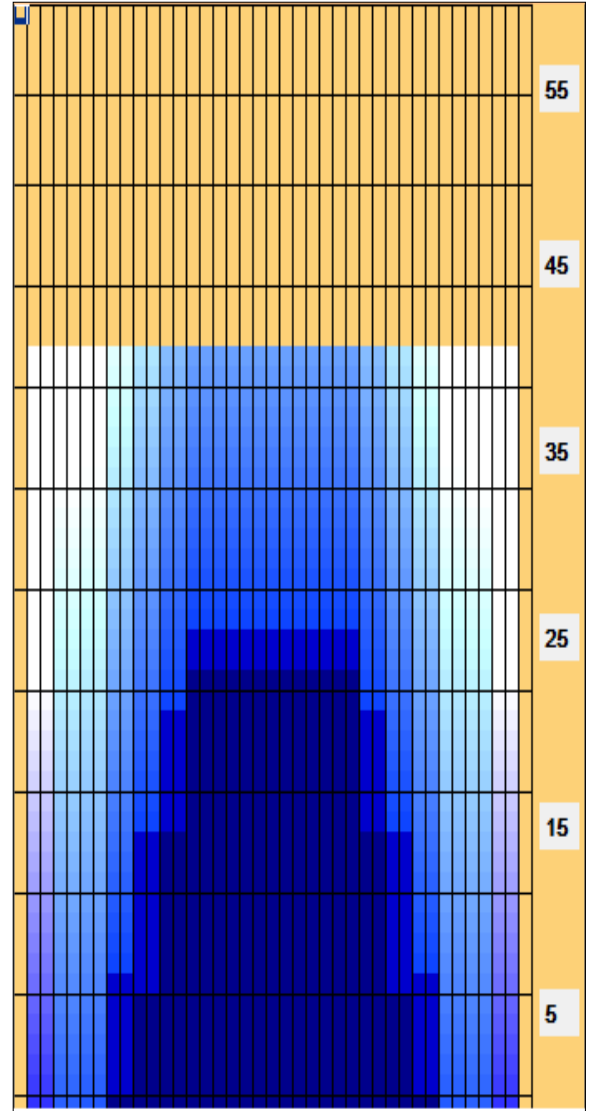

# 2023年ウォーカーSパターン202ml-1667-42ft

Oil Pattern Distance:	42 Feet	Reverse Brush Drop:	42 Feet	Oil Per Board:	50 uL
Forward Oil Total:	12.2 mL	Reverse Oil Total:	8 mL	Volume Oil Total:	20.2 mL
Forward Boards Crossed:	244 Boards	Reverse Boards Crossed:	160 Boards	Total Boards Crossed:	404 Boards

	Start	Stop	Loads	Speed	Crossed	Start	End	Feet	T.Oil
1	4L	4R	1	14	33	0.0	0.0	0.0	1650
2	6L	6R	1	14	29	0.0	1.9	1.9	1450
3	8L	8R	2	14	50	1.9	5.8	3.9	2500
4	10L	10R	2	18	42	5.8	10.9	5.1	2100
5	12L	12R	3	18	51	10.9	18.5	7.6	2550
6	14L	14R	3	18	39	18.5	26.1	7.6	1950
7	2L	2R	0	26	0	26.1	40.0	13.9	0
8	2L	2R	0	30	0	40.0	42.0	2.0	0

Navigation: Forward Reverse More

	Start	Stop	Loads	Speed	Crossed	Start	End	Feet	T.Oil
1	2L	2R	0	30	0	42.0	28.0	-14.0	0
2	14L	14R	1	26	13	28.0	24.4	-3.6	650
3	12L	12R	2	22	34	24.4	18.2	-6.2	1700
4	10L	10R	3	18	63	18.2	10.6	-7.6	3150
5	8L	8R	2	18	50	10.6	5.5	-5.1	2500
6	2L	2R	0	10	0	5.5	0.0	-5.5	0

Navigation: Forward Reverse More

Conditioner:  
Type In or Select One

TransferType:  
Type In or Select One

- Forward
- Reverse
- Combined
- Buff

Item	3L-7L:18L-18R	8L-12L:18L-18R	13L-17L:18L-18R	18L-18R:17R-13R	18L-18R:12R-8R	18L-18R:7R-3R
Description	Outside Track:Middle	Middle Track:Middle	Inside Track:Middle	Middle: Inside Track	Middle:Middle Track	Middle:Outside Track
Track Zone Ratio	16.67	2	1.04	1.04	2	16.67